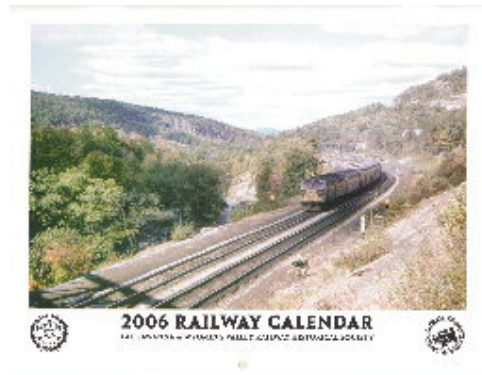

## Annual Calendar Project

LACKAWANNA AND WYOMING VALLEY CHAPTER NRHS

As an annual project and fund raiser, the Lackawanna and Wyoming Valley Rail Historical Society puts together a calendar, featuring photographs of local rail lines. The photos are from the collections of members of the chapters. Everything from steam, traction and interurban, diesels and local landmarks have been in past calendars as well as some current photos.

## 2006 Railway Calendar

The Lackawanna and Wyoming Rail Historical Society is proud to present its 2006

**Railway Calendar, featuring historic rail photos of Northeastern Pennsylvania. This year's version includes a color cover and fourteen black and white photos.**